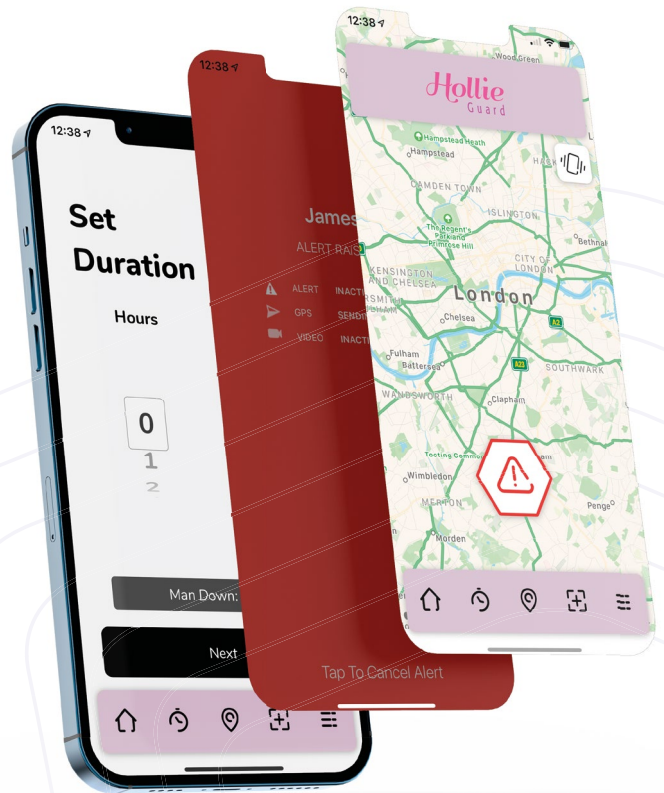

App Overview

Alerts

HollieGuard allows you to swiftly raise an alert and provides a 24/7 monitoring service on standby to escalate alerts giving you greater peace of mind.

Evidence Capturing

When an alert is raised, your phone immediately begins capturing audio and visual evidence on the cloud. The evidence is sent to your emergency contacts and the police approved monitoring service to assess your situation so that emergency services can be dispatched to your location if deemed unsafe or in immediate danger.

24/7 Monitoring

With HollieGuard Extra, your alerts are monitored by a police approved monitoring centre 24 hours a day, giving you peace of mind all day and night, wherever you are.

Journey

Ensures users travel with confidence by providing designated emergency contacts with real-time updates of their movements as they travel between two places confirming they arrive safe or trigger a panic alarm if they don't.

Meeting

This feature can be used in situations when going to unfamiliar areas, meeting someone new or working alone. The meeting timer can be set around the user's event. An alert will automatically be created if the timer expires, or if users do not cancel the meeting.

Duress Pin

Where users have the ability under duress situations to signal for help, quickly and silently when it may be difficult to call for assistance.

Incident Detection

This feature provides an extra level of protection to users by detecting impact if the user is attacked or injured, and non-movement if the user is immobilised at the scene.

Mask Mode

As an added layer of security, you can transform your hollieguard app icon on your phone home screen to a calculator or weather app to disguise the Hollie Guard App appearance.